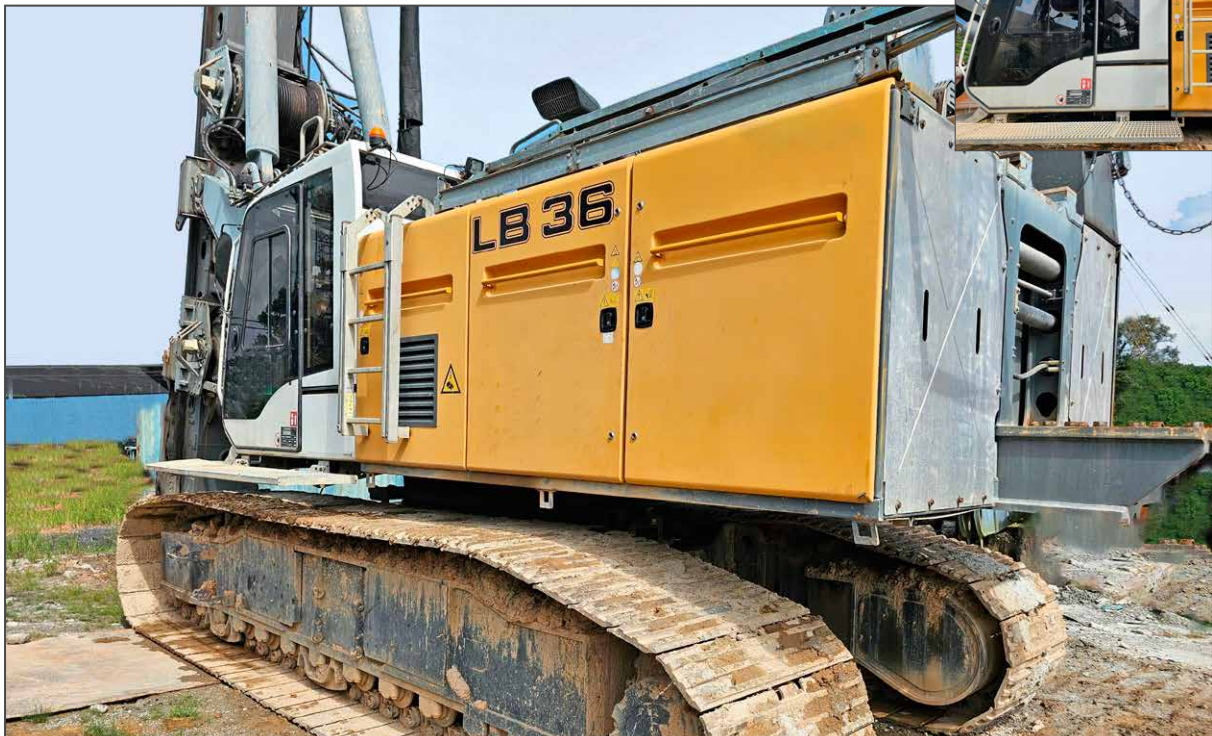

LIEBHERR

FOR SALE!

LIEBHERR LB 36 ROTARY DRILLING RIG

› 1 LIEBHERR LB 36 Rotary drilling rig

Year 2017

About 12.000 working hours

Liebherr D946 A7-04, 390 kW power
(engine new replaced)

With options included:

- ▶ Main winch 40 to, Mast extension 1 m
- ▶ Drill extension axis 1700 mm
- ▶ Kellybar swivel, Central lubrication

› 1 LIEBHERR Rotary Drive BAT 410

› 1 Kellybar BK40 470, 4 - 40 m

**Used Equipment, manufacturer checked,
very good working order !**