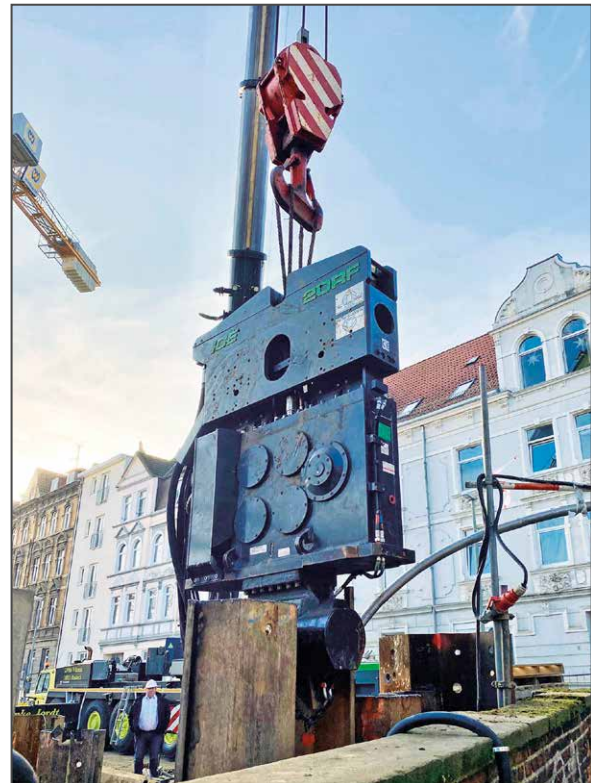

## ICE VIBROPACKAGE 20 RF WITH POWERPACK 600 RF

- › ICE Vibropackage 20 RF  
Year of first commissioning 2019  
with universal clamp 130 TU
- › 1 set hydraulic hoses 30 m
- › 1 ICE Hydraulic power pack 600 RF  
About 500 working hours  
CAT Diesel engine C15 403 kW  
Cable control unit, radio control unit

**Condition: perfect working order,  
short time used**

Prior to Sales all machines will be **checked and tested** according to the manufacturer's instructions.