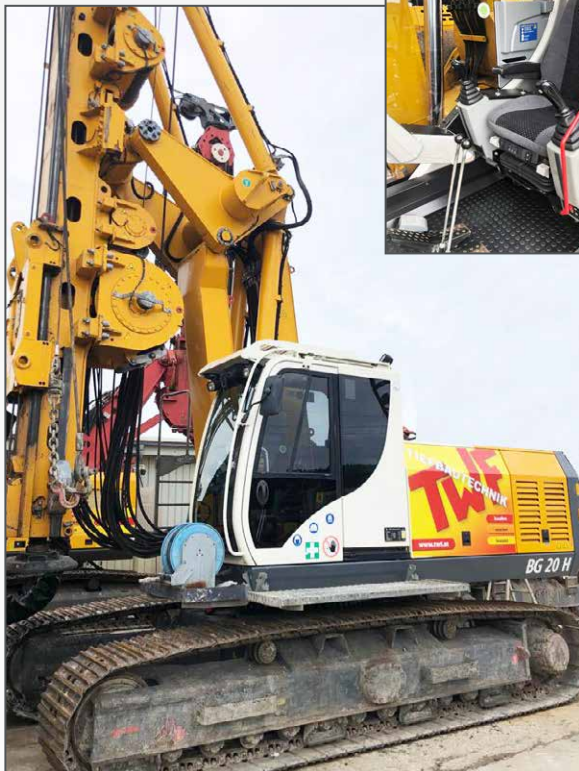

FOR SALE!

BAUER BG 20 H Rotary Drilling Rig

> 1 BAUER BG 20 H Rotary Drilling Rig

year 2017

On base carrier BT60

With undercarriage UW 60

CAT Diesel engine C7 205 kW

About 4700 working hours

with following options included:

- > On board tool set
- > Swivel for auxiliary rope
- > Mast support unit
- > Air condition
- > Central lubrication
- > Comfort package
- > B-Tronic (Kelly, FDP, CFA module)
- > Air compressor

> 1 BAUER Rotary drive KDK 200 S (multigear)

> 1 BAUER Kellybar BK200 / 368 Typ 3/21 S

Short term used, perfect working order!

Prior to Sales all machines will be **checked and tested** according to the manufacturer's instructions. **§11 AM-VO**